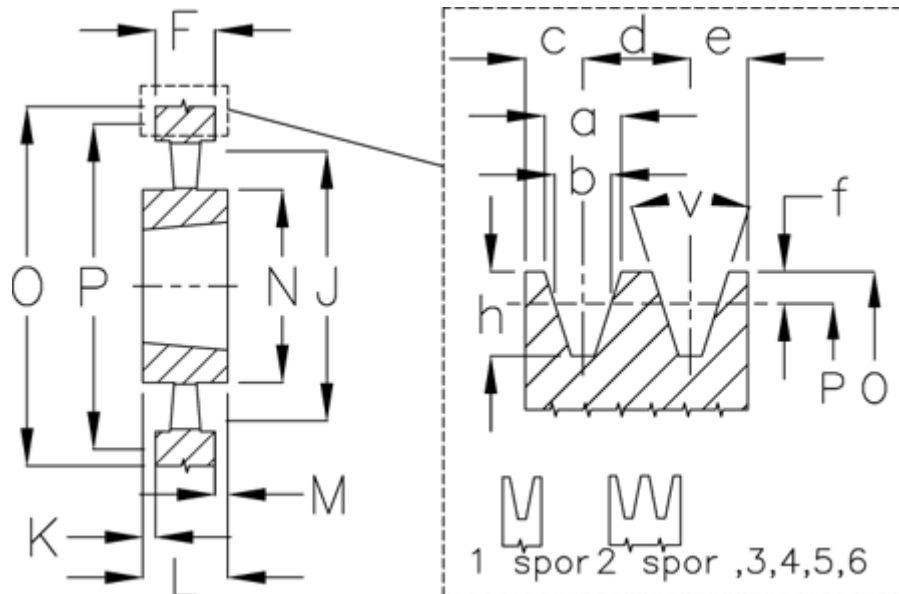

Article number: 604111090003

Description: V-belt pulley SPB 900/3 TL3535

## Measures

a	= 16.3	For bush	= 3535	O	= 907.0
b	= 14.0	h	= 17.5	P	= 900
Bush $\zeta$ max	= 90	J	= 854	Type	= SPB
c	= 12.5	K	= 13	v	= 38 grader
d	= 19.0	L	= 89		
e	= 12.5	m	= 13.0		
f	= 3.5	N	= 175		
F	= 63	Number of ribs	= 3		